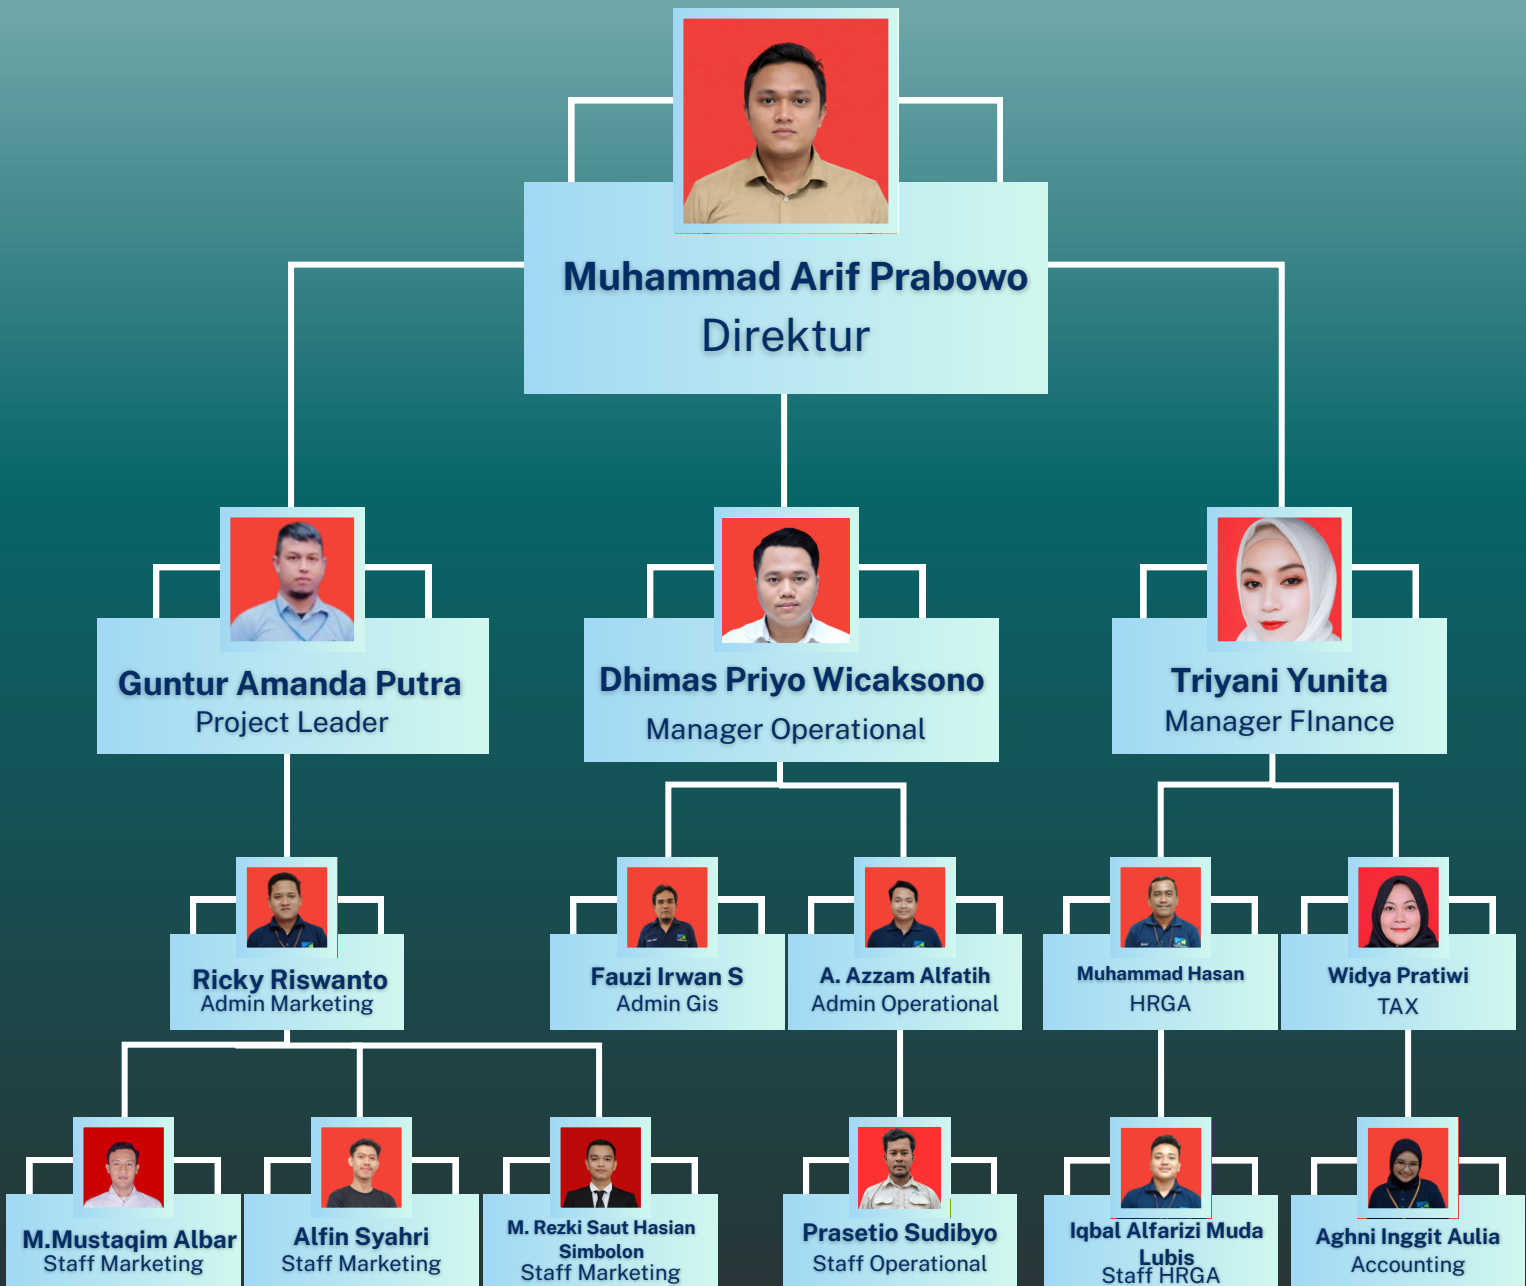

Delivering joy to customers,
employee, and vendor

MISSION

Provide the best customer
service possible. Deliver
Excitement through Service

STRUKTUR ORGANISASI

PT LINGKAR KREATIF SOLUSI
"YOUR BEST SOLUTION STRATEGIC PARTNER"